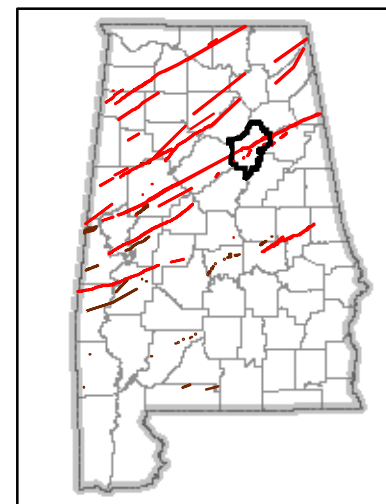

R01W R01E R02E R03E R04E R05E R06E R07E

T12S
T13S
T14S
T15S
T16S
T17S
T18S
T19S

R02W R01W R01E R02E R03E R04E R05E R06E R07E

TORNADOES APRIL 2011

ST CLAIR COUNTY

Map Subject To Change With
Additional Information And Analysis

Date: 5/19/2011

Legend

April Tornadoes Date

- 4/27/2011
- 4/15/2011
- Township & Range
- Sections
- Population < 10,000
- Population >= 10,000

T12S
T13S
T14S
T15S
T16S
T17S
T18S
T19S