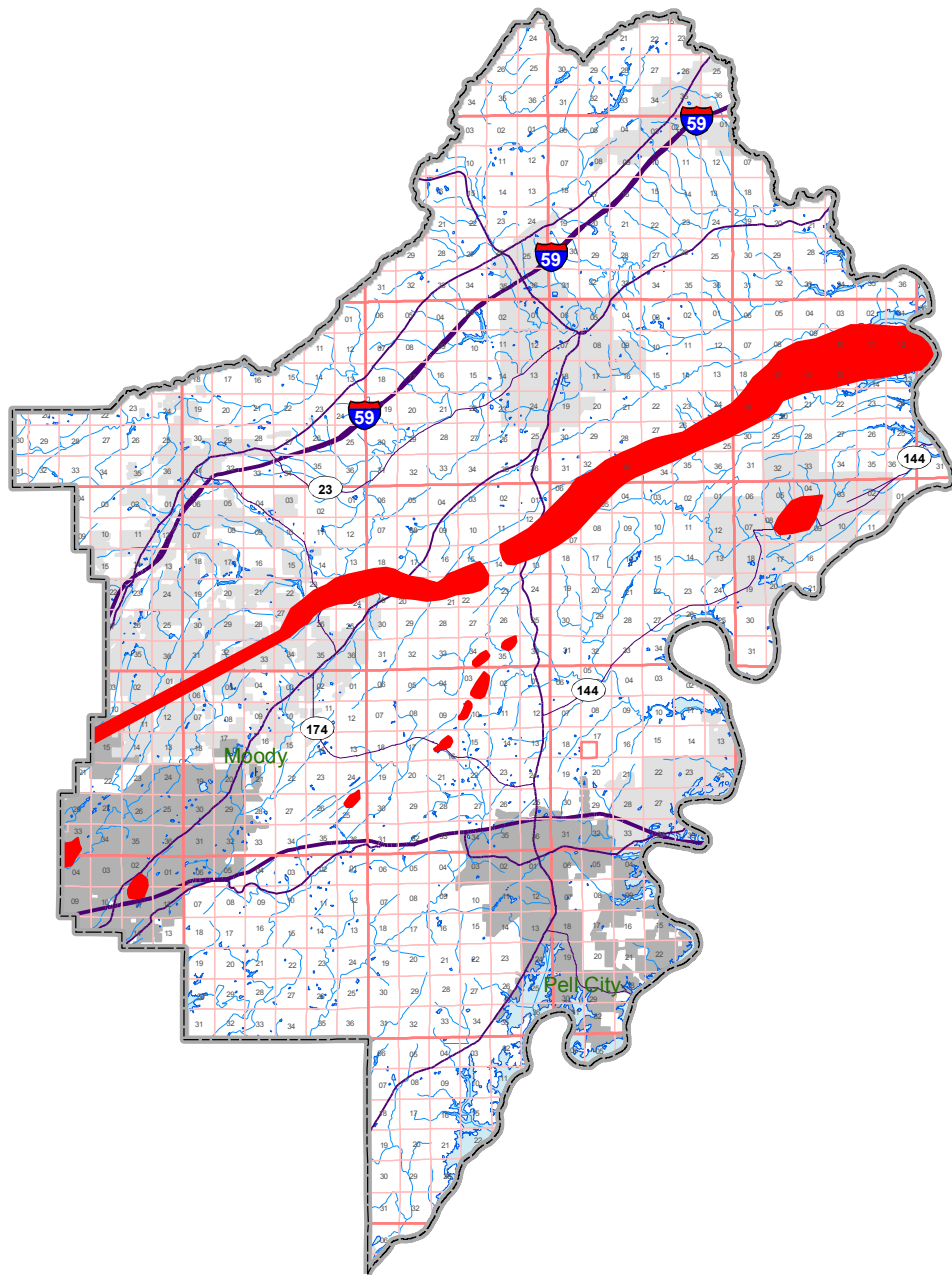

R01W R01E R02E R03E R04E R05E R06E R07E

T12S
T13S
T14S
T15S
T16S
T17S
T18S
T19S

R02W R01W R01E R02E R03E R04E R05E R06E R07E

TORNADOES APRIL 2011

ST CLAIR COUNTY

Map Subject To Change With
Additional Information And Analysis

Date: 5/19/2011

Legend

April Tornadoes Date

- 4/27/2011
- 4/15/2011
- Township & Range
- Sections
- Population < 10,000
- Population >= 10,000

T12S
T13S
T14S
T15S
T16S
T17S
T18S
T19S