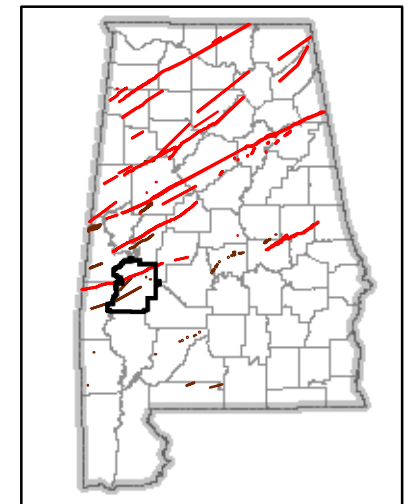

R02W R01W R01E R02E R03E R04E R05E R06E

TORNADOES APRIL 2011

MARENGO COUNTY

Map Subject To Change With
Additional Information And Analysis

Date: 5/19/2011

Legend

April Tornadoes Date

- 4/27/2011
- 4/15/2011
- Township & Range
- Sections
- Population < 10,000
- Population >= 10,000