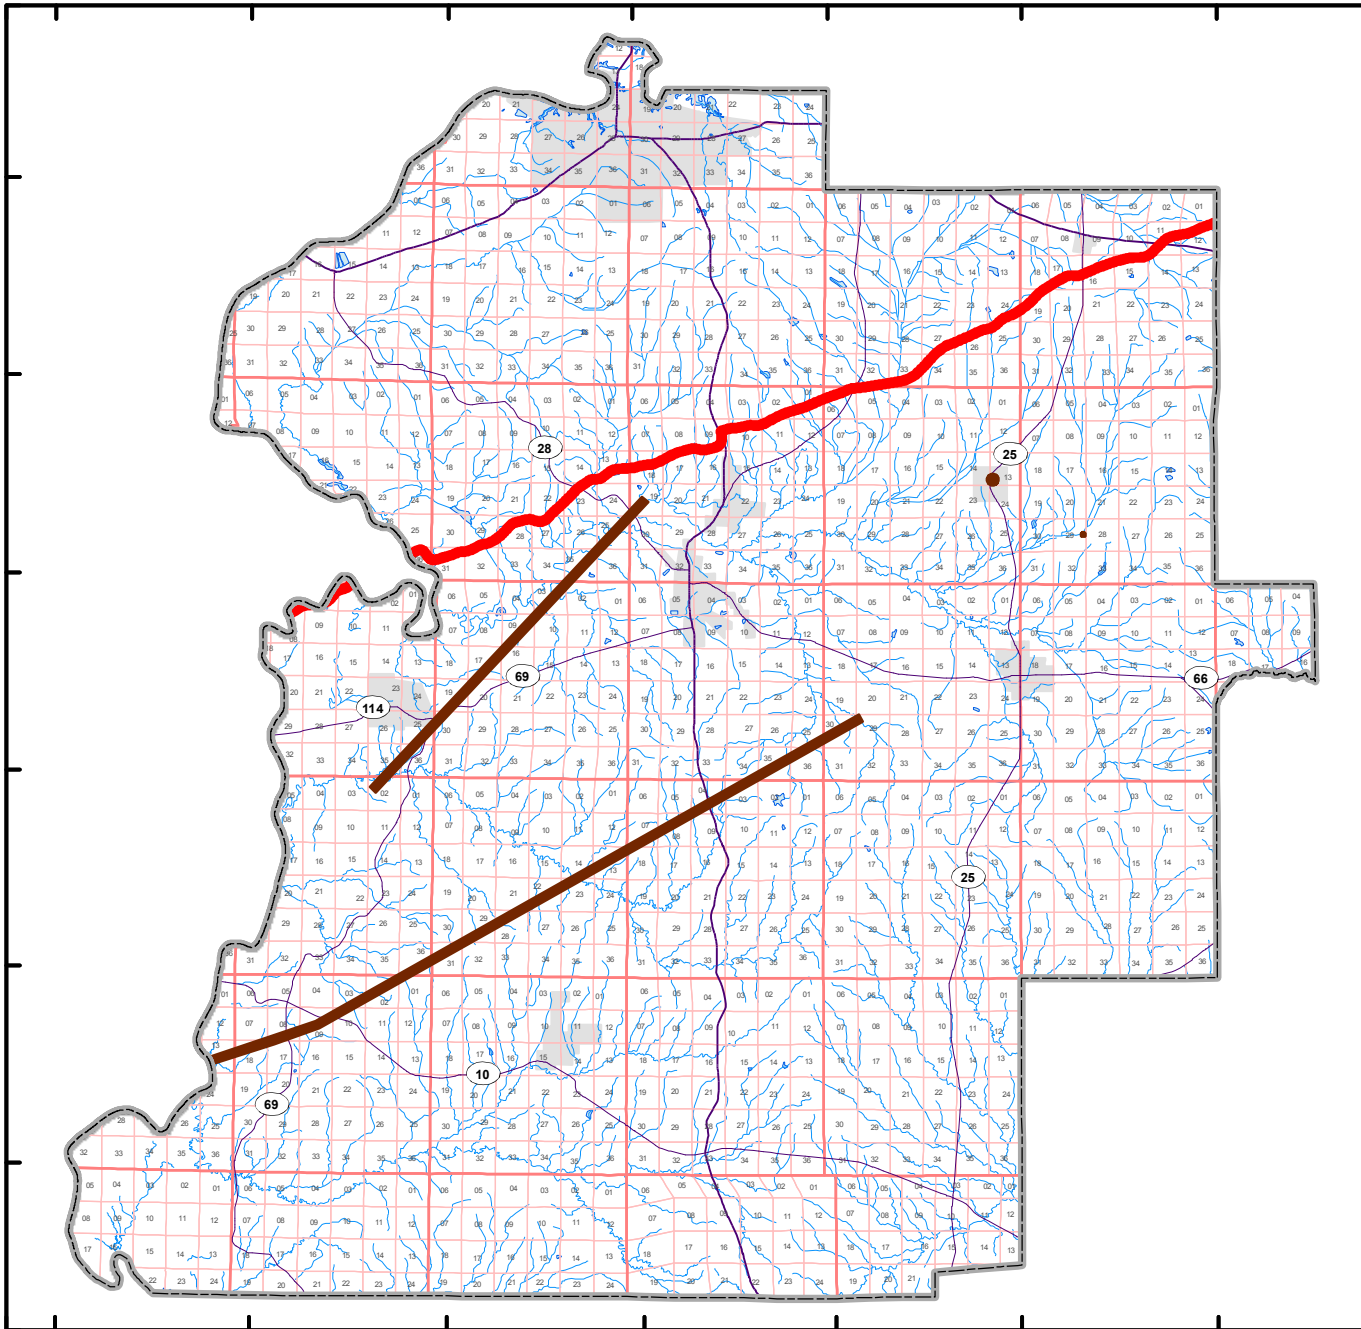

R02W R01W R01E R02E R03E R04E R05E R06E

T18N

T17N

T16N

T15N

T14N

T13N

T12N

R02W R01W R01E R02E R03E R04E R05E R06E

TORNADOES APRIL 2011

MARENGO COUNTY

Map Subject To Change With
Additional Information And Analysis

Date: 5/19/2011

Legend

April Tornadoes Date

- 4/27/2011
- 4/15/2011
- Township & Range
- Sections
- Population < 10,000
- Population >= 10,000

T18N

T17N

T16N

T15N

T14N

T13N

T12N