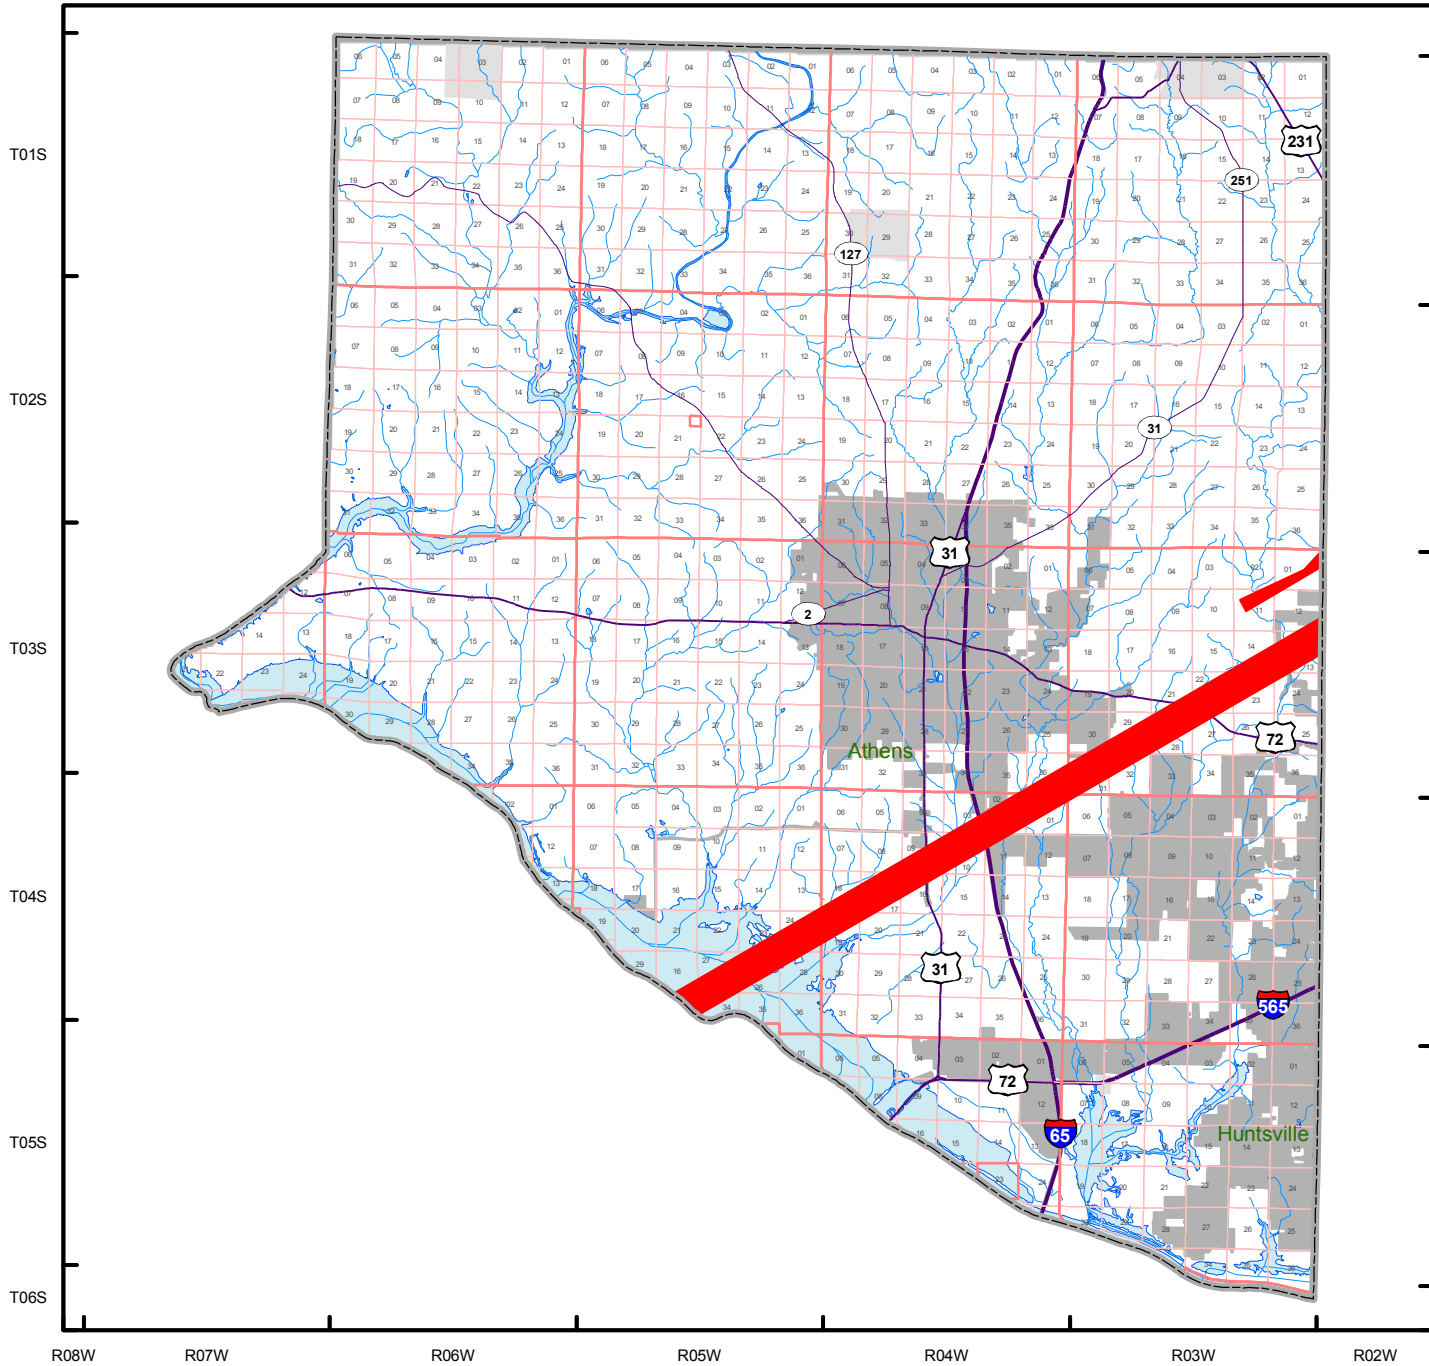

TORNADOES APRIL 2011

LIMESTONE COUNTY

Map Subject To Change With
Additional Information And Analysis

Date: 5/19/2011

Legend

April Tornadoes Date

- 4/27/2011
- 4/15/2011
- Township & Range
- Sections
- Population < 10,000
- Population >= 10,000

T01S
T02S
T03S
T04S
T05S
T06S

R08W R07W R06W R05W R04W R03W R02W