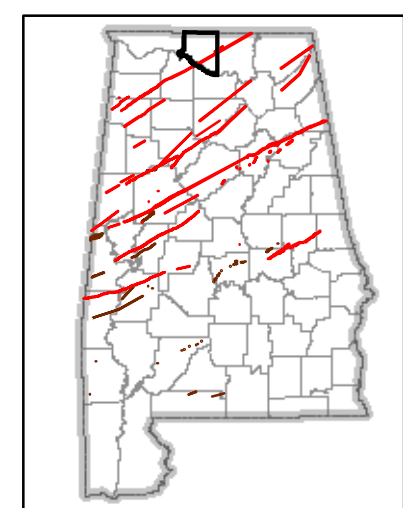

TORNADOES APRIL 2011

LIMESTONE COUNTY

Map Subject To Change With
Additional Information And Analysis

Date: 5/19/2011

Legend

April Tornadoes Date

- 4/27/2011
- 4/15/2011
- Township & Range
- Sections
- Population < 10,000
- Population >= 10,000

T01S
T02S
T03S
T04S
T05S
T06S

R08W R07W R06W R05W R04W R03W R02W