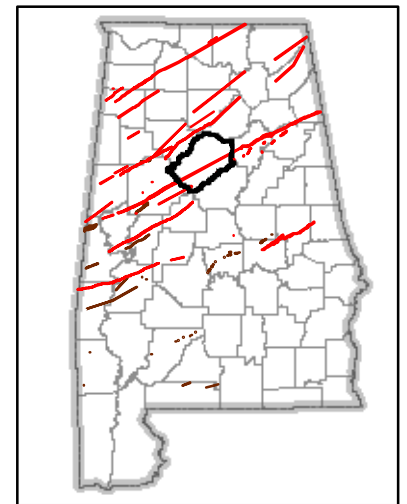

R08W R07W R06W R05W R04W R03W R02W R01W R01E

T13S
T14S
T15S
T16S
T17S
T18S
T19S
T20S
T21S

R08W R07W R06W R05W R04W R03W R02W R01W R01E

TORNADOES APRIL 2011

JEFFERSON COUNTY

Map Subject To Change With
Additional Information And Analysis

Population < 10,000

Population >= 10,000

T13S
T14S
T15S
T16S
T17S
T18S
T19S
T20S
T21S