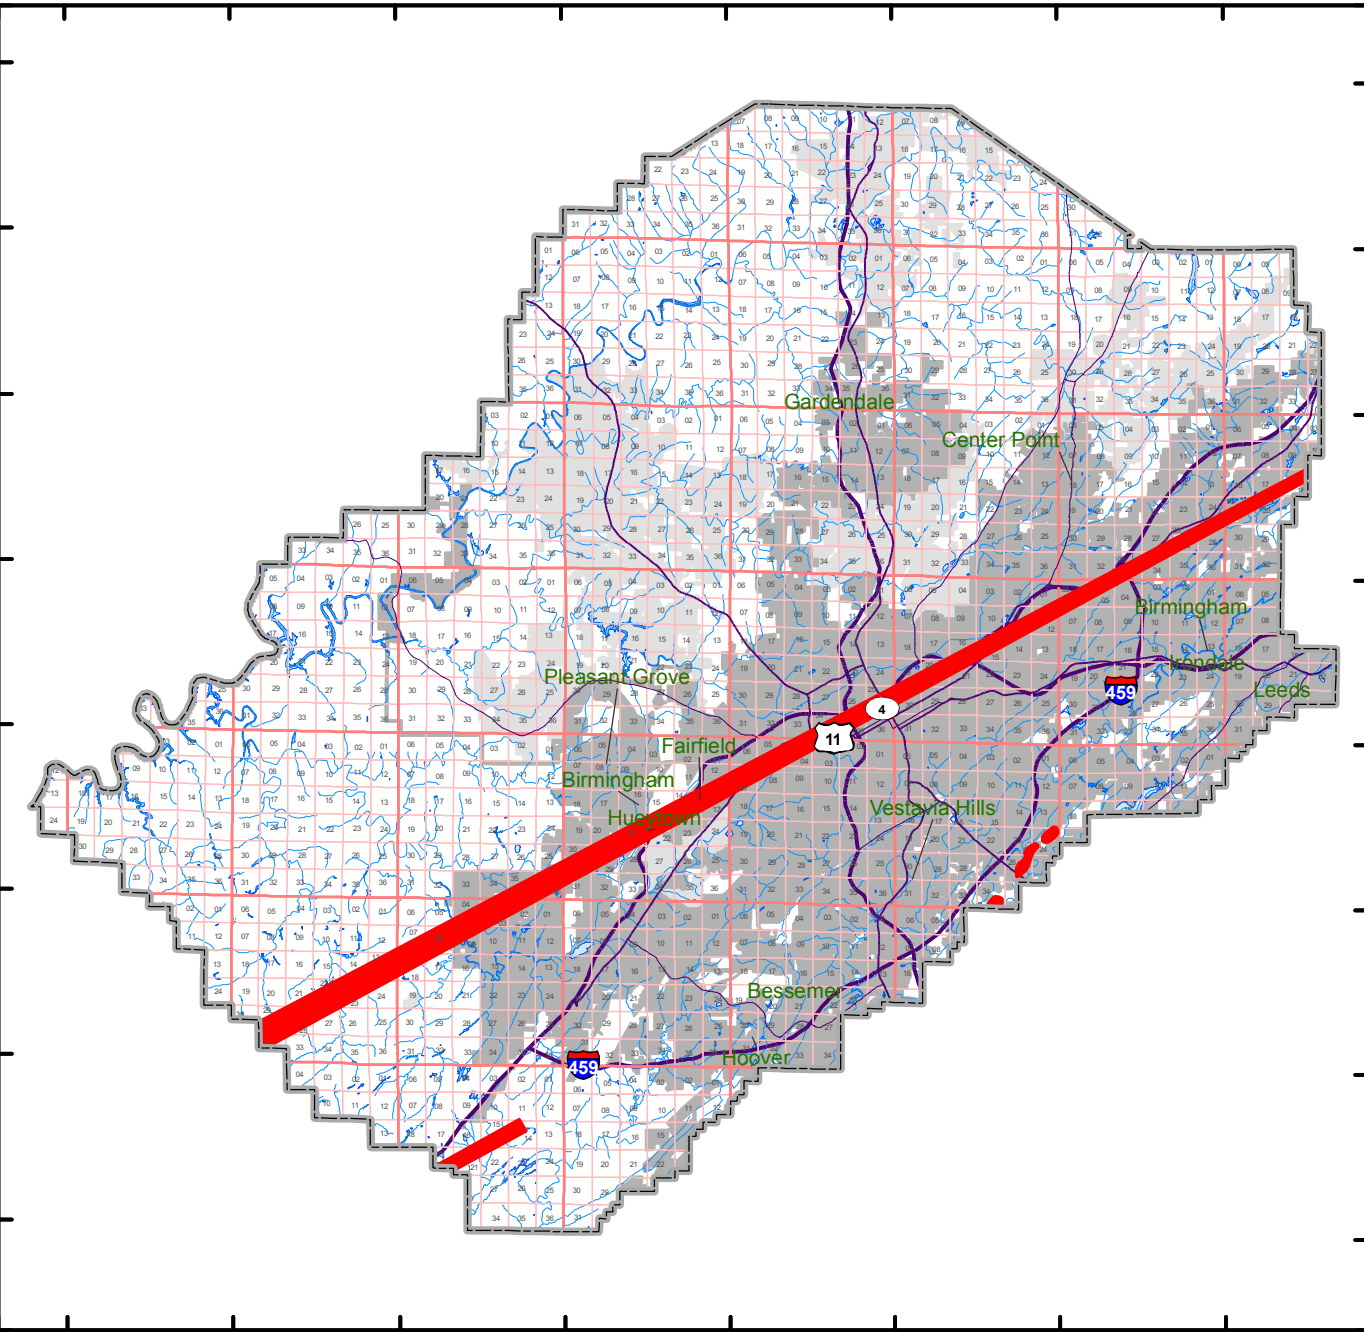

R08W R07W R06W R05W R04W R03W R02W R01W R01E

T13S
T14S
T15S
T16S
T17S
T18S
T19S
T20S
T21S

R08W R07W R06W R05W R04W R03W R02W R01W R01E

TORNADOES APRIL 2011

JEFFERSON COUNTY

Map Subject To Change With
Additional Information And Analysis

Date: 5/19/2011

Legend

April Tornadoes

Date

4/27/2011

4/15/2011

Township & Range

Sections

Population < 10,000

Population >= 10,000

T13S
T14S
T15S
T16S
T17S
T18S
T19S
T20S
T21S