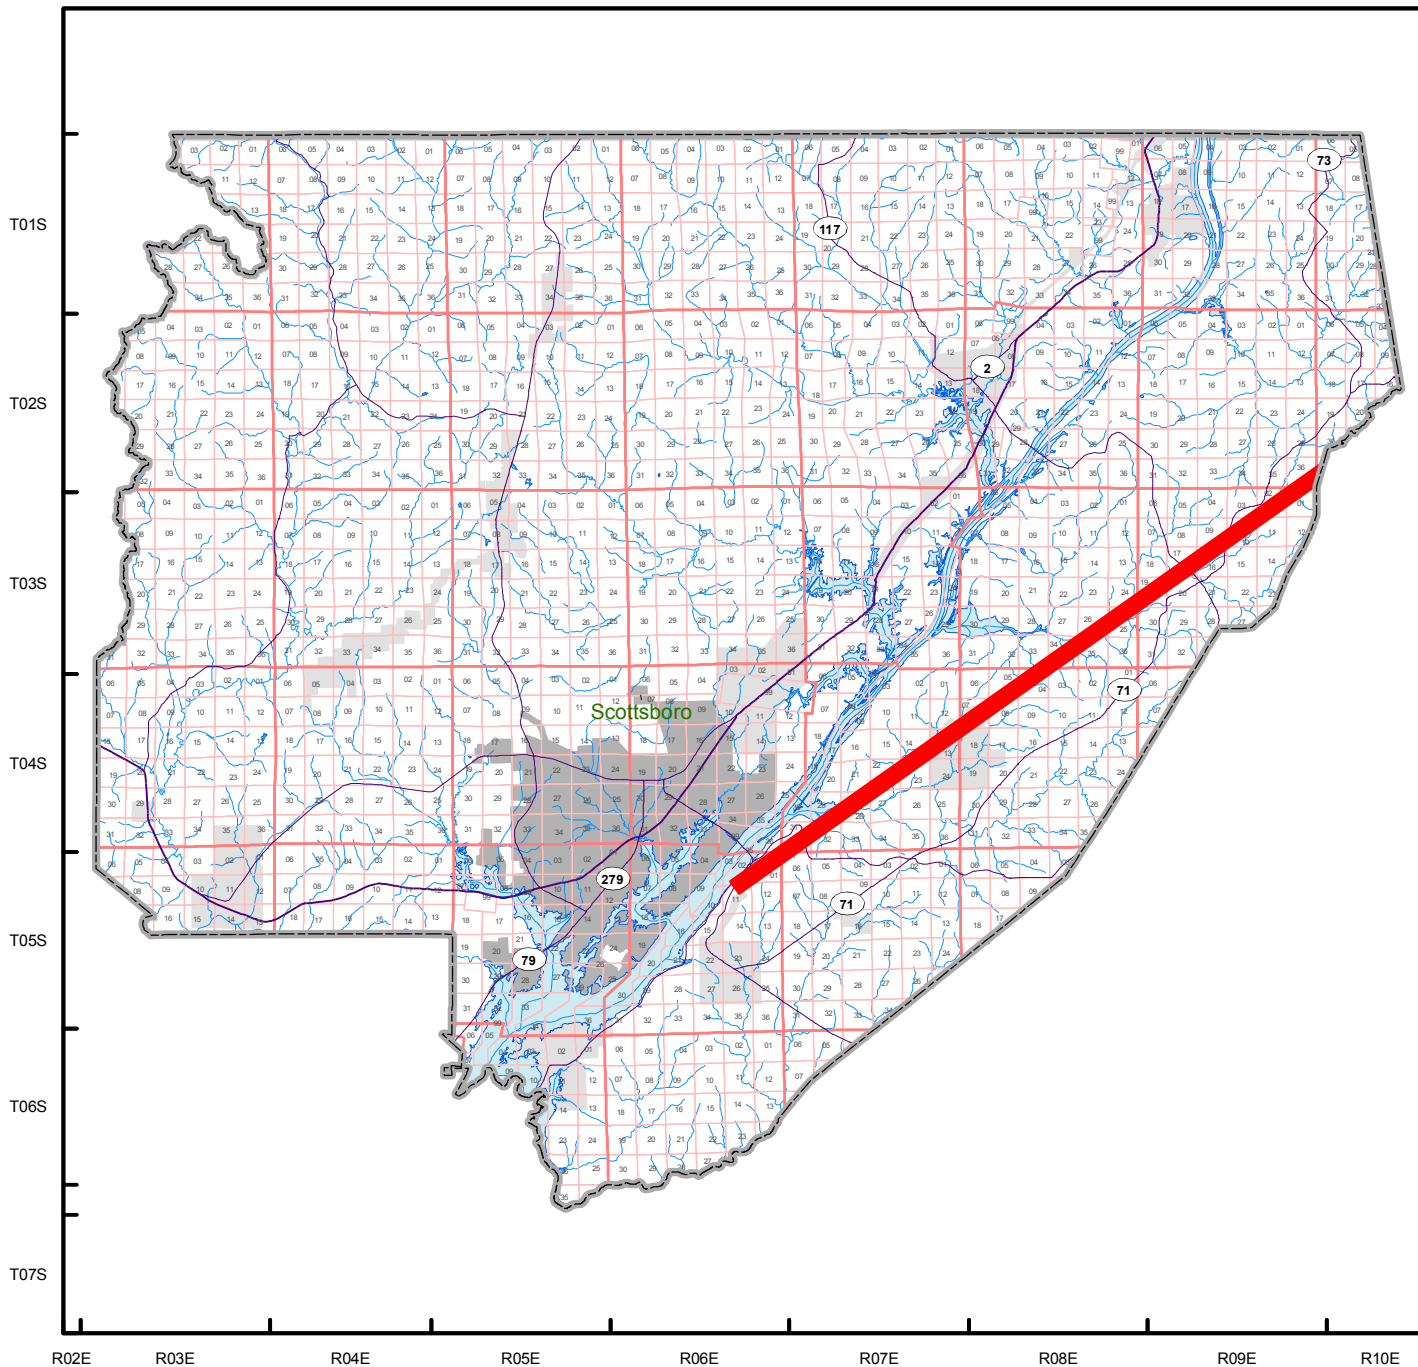

TORNADOES APRIL 2011

JACKSON COUNTY

Map Subject To Change With
Additional Information And Analysis

Date: 5/19/2011

Legend

April Tornadoes Date

4/27/2011

4/15/2011

Township & Range

Sections

Population < 10,000

Population >= 10,000

T03S

T04S

T05S

T06S