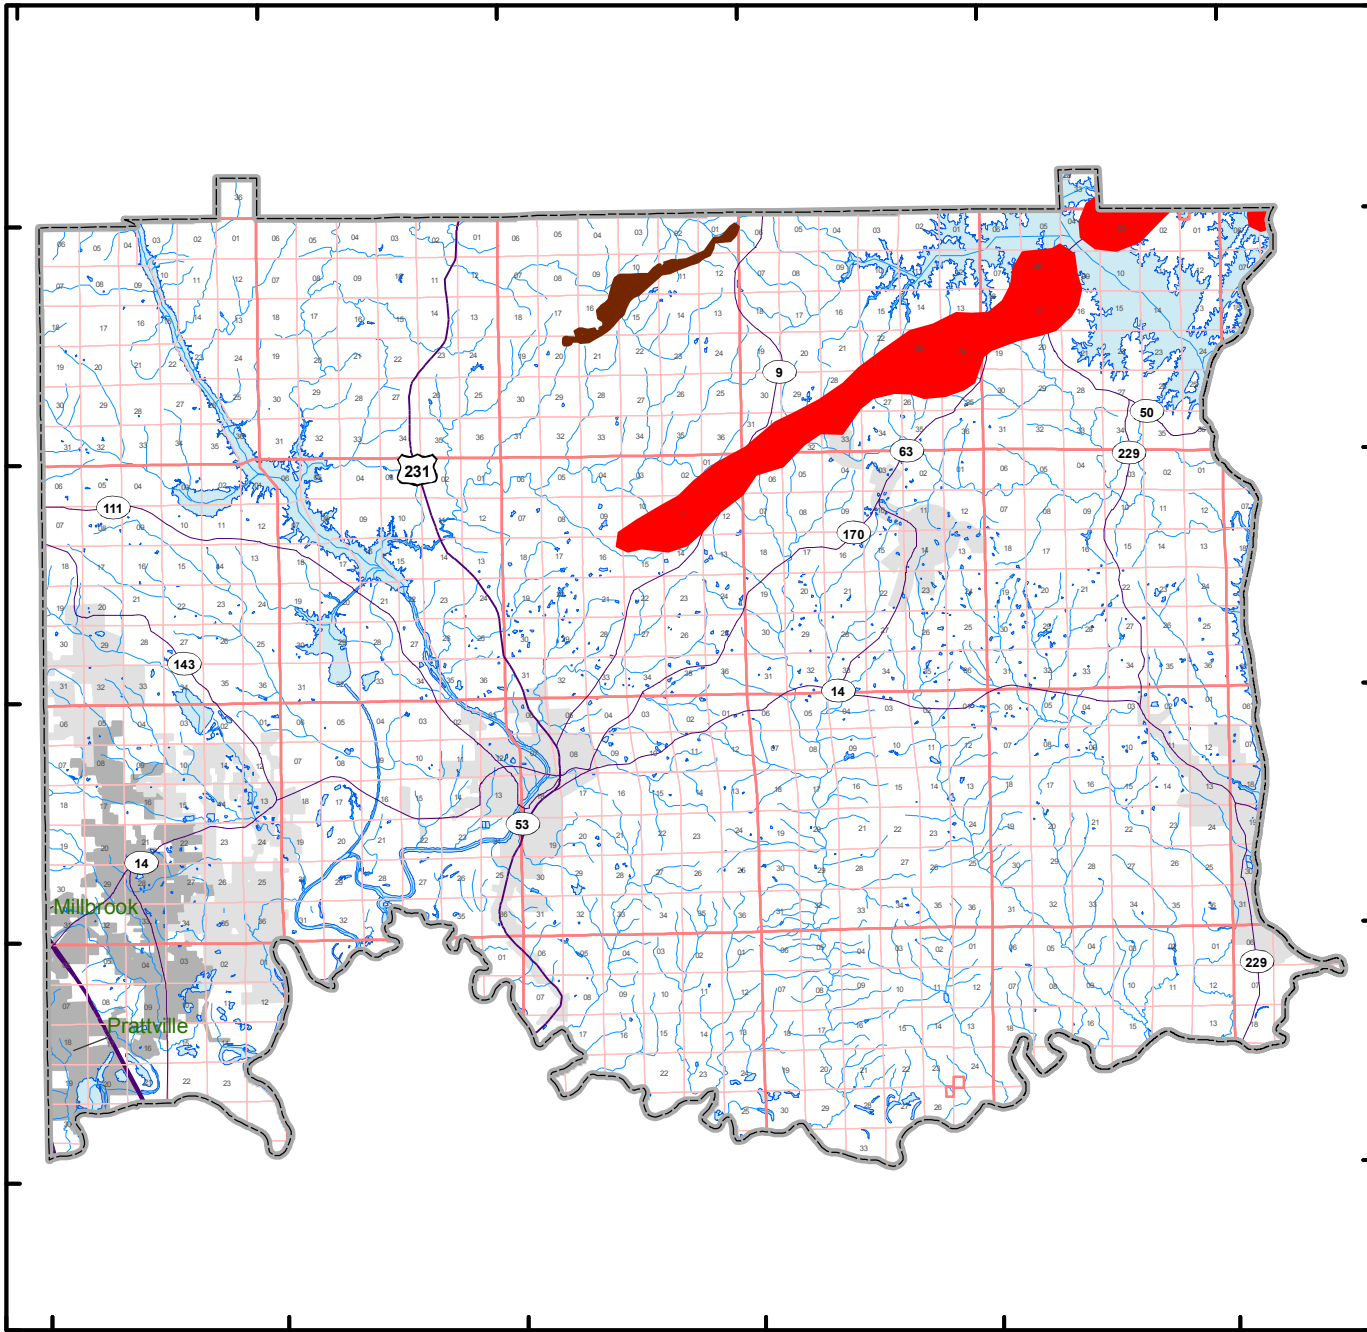

R17E

R18E

R19E

R20E

R21E

R22E

T21N

T20N

T19N

T18N

T17N

T16N

R16E

R17E

R18E

R19E

R20E

R21E

R22E

TORNADOES APRIL 2011

ELMORE COUNTY

Map Subject To Change With
Additional Information And Analysis

T21N

T20N

T19N

T18N

T17N

T16N

Date: 5/19/2011

Legend

April Tornadoes Date

- 4/27/2011
- 4/15/2011
- Township & Range
- Sections
- Population < 10,000
- Population >= 10,000