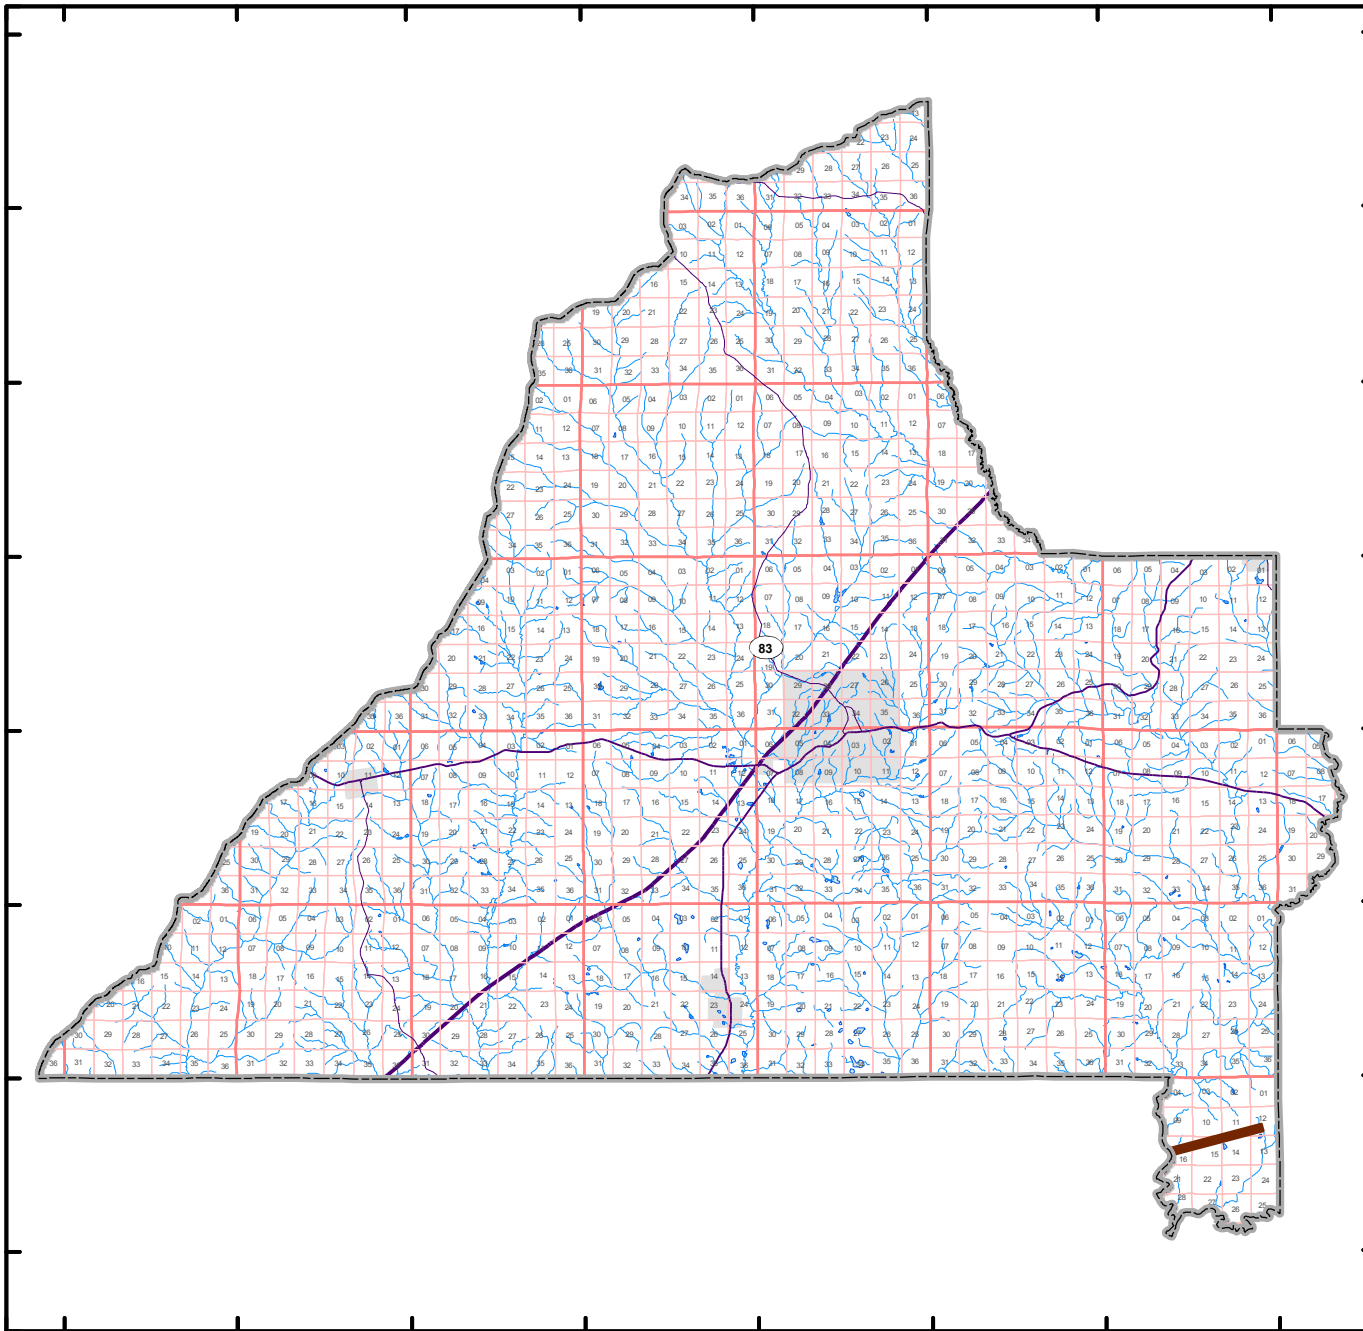

R06E R07E R08E R09E R10E R11E R12E R13E R14E

T10N
T09N
T08N
T07N
T06N
T05N
T04N
T03N
T02N

R06E R07E R08E R09E R10E R11E R12E R13E R14E

TORNADOES APRIL 2011

CONECUH COUNTY

Map Subject To Change With
Additional Information And Analysis

Date: 5/19/2011

Legend

April Tornadoes Date

- 4/27/2011
- 4/15/2011
- Township & Range
- Sections
- Population < 10,000
- Population >= 10,000